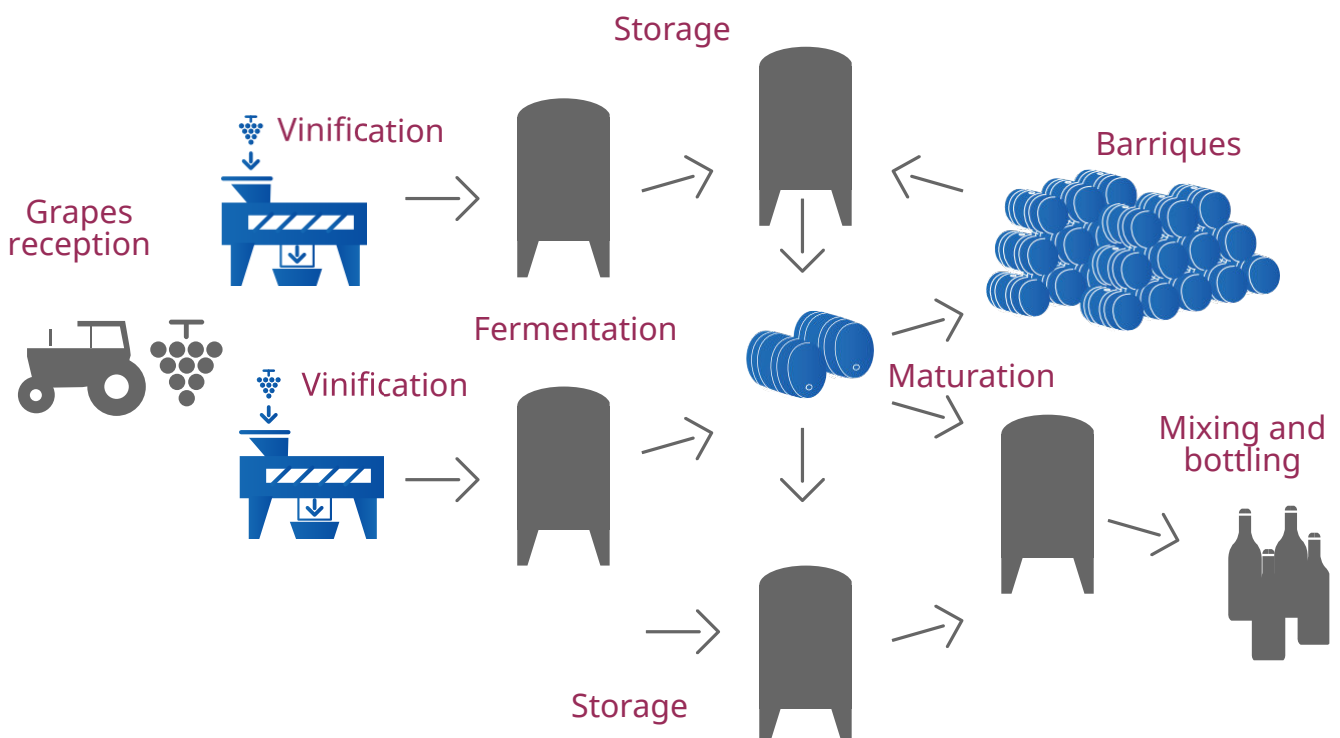

# Software solution for Winery

**Crama OnLine** is specially designed to control winemaking, to help make the best decisions, to increase wine quality and wine cellar profit.

**Interactive map** of the wine cellar

**Tracking** of winemaking processes

Laboratory analyzes  
**Management**

**Traceability** from grape to wine

All the **data and information** is available to the user with one click, without having to search through folders and registers.

The wine has a precise traceability: all the **vinification details are registered and traced**, from grape reception to wine bottling.

**The traceability of wine and the history** of each tank or baric can be achieved by making a minimum number of actions / steps.

# Functionalities

- Navigate to the **interactive map of the wine cellar**.
- Manage and query the **vinification process in real time**.
- Track in real time the evolution of wine in cuve, tanks and barrels, as well as their stock.
- View the detailed **datasheet of each cuvette** with specific dates for each activity you perform (additions, analyzes, fermentation charts, pumping, tasting sheet).
- Control the storage areas and have the security of **wine tracking**.
- Manage work orders and hours consumed to calculate the **cost of production**.
- Integrate with **weighing systems** and other automated winemaking systems and tanks parameter measurement.
- Integrate with the most used **laboratory instruments**.
- Schedule work and work orders in the wine cellar.