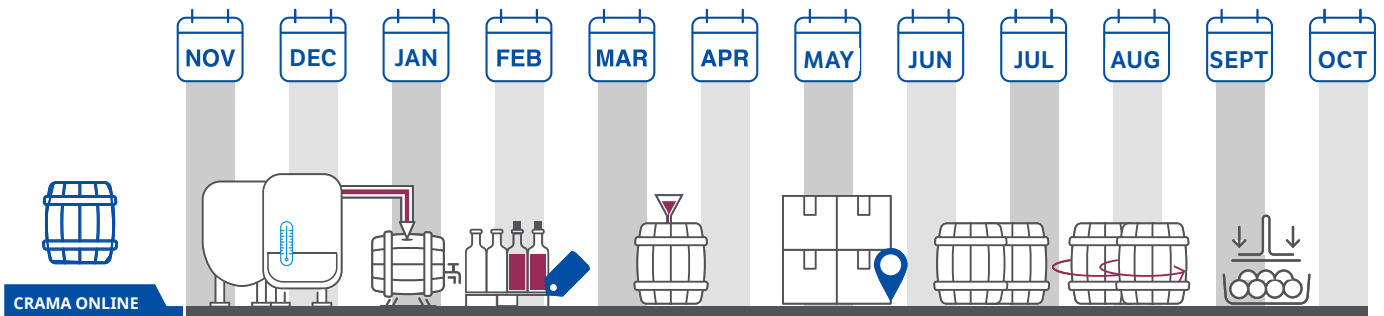

**Tracking** of winemaking processes

Laboratory analyzes  
**Management**

**Traceability** from grape to wine

All the **data and information** is available to the user with one click, without having to search through folders and registers.

The wine has a precise traceability: all the **vinification details are registered and traced**, from grape reception to wine bottling.

**The traceability of wine and the history** of each tank or baric can be achieved by making a minimum number of actions / steps.

**Trasabilitatea vinului și istoricul** fiecarui tanc sau baric poate fi obținută făcând un număr minim number of actions / steps.

# Functionalities

- Navigate to the **interactive map of the wine cellar**.
- Manage and query the **vinification process in real time**.
- Track in real time the evolution of wine in cuve, tanks and barrels, as well as their stock.
- View the detailed **datasheet of each cuvette** with specific dates for each activity you perform (additions, analyzes, fermentation charts, pumping, tasting sheet).
- Control the storage areas and have the security of **wine tracking**.
- Manage work orders and hours consumed to calculate the **cost of production**.
- Integrate with **weighing systems** and other automated winemaking systems and tanks parameter measurement.
- Integrate with the most used **laboratory instruments**.
- Schedule work and work orders in the wine cellar.